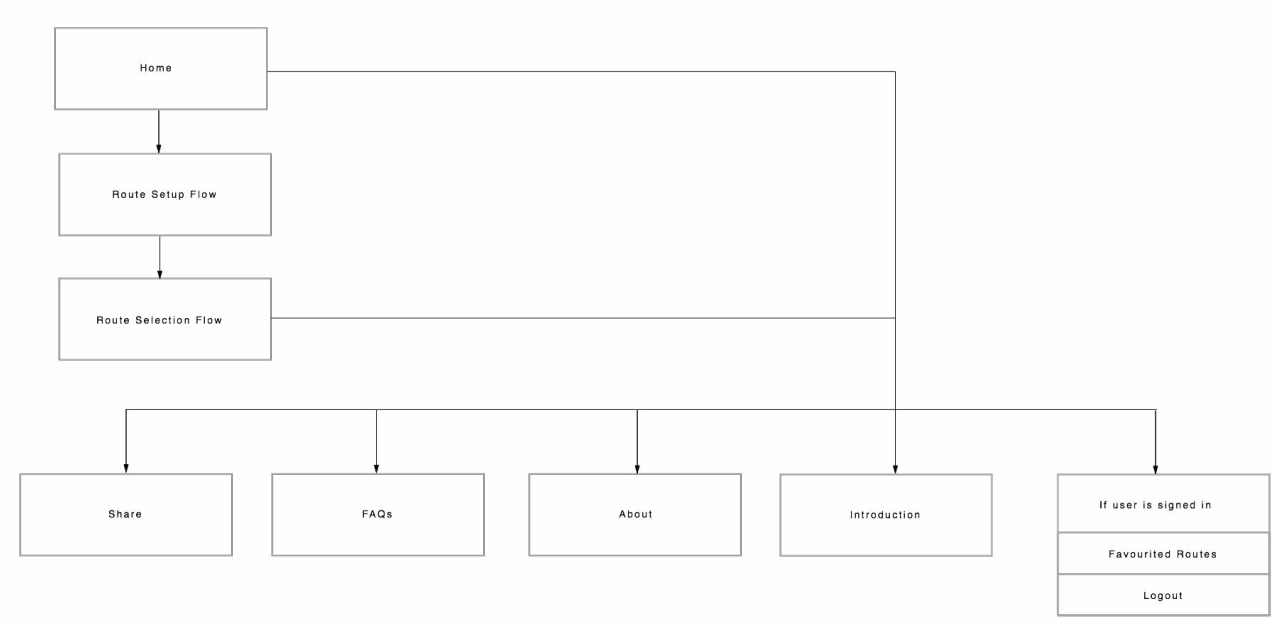

SITE MAP

USER FLOWS

ROUTE VIEW

MOBILE: IPHONE 5/5S

0.0 INTRODUCTION

1.0 ROUTE SETUP

2.0 ROUTE VIEW

3.0 MENU

4.0 ERRORS

INTRODUCTION

ROUTE SETUP FLOW

ROUTE SELECTION FLOW

MENU