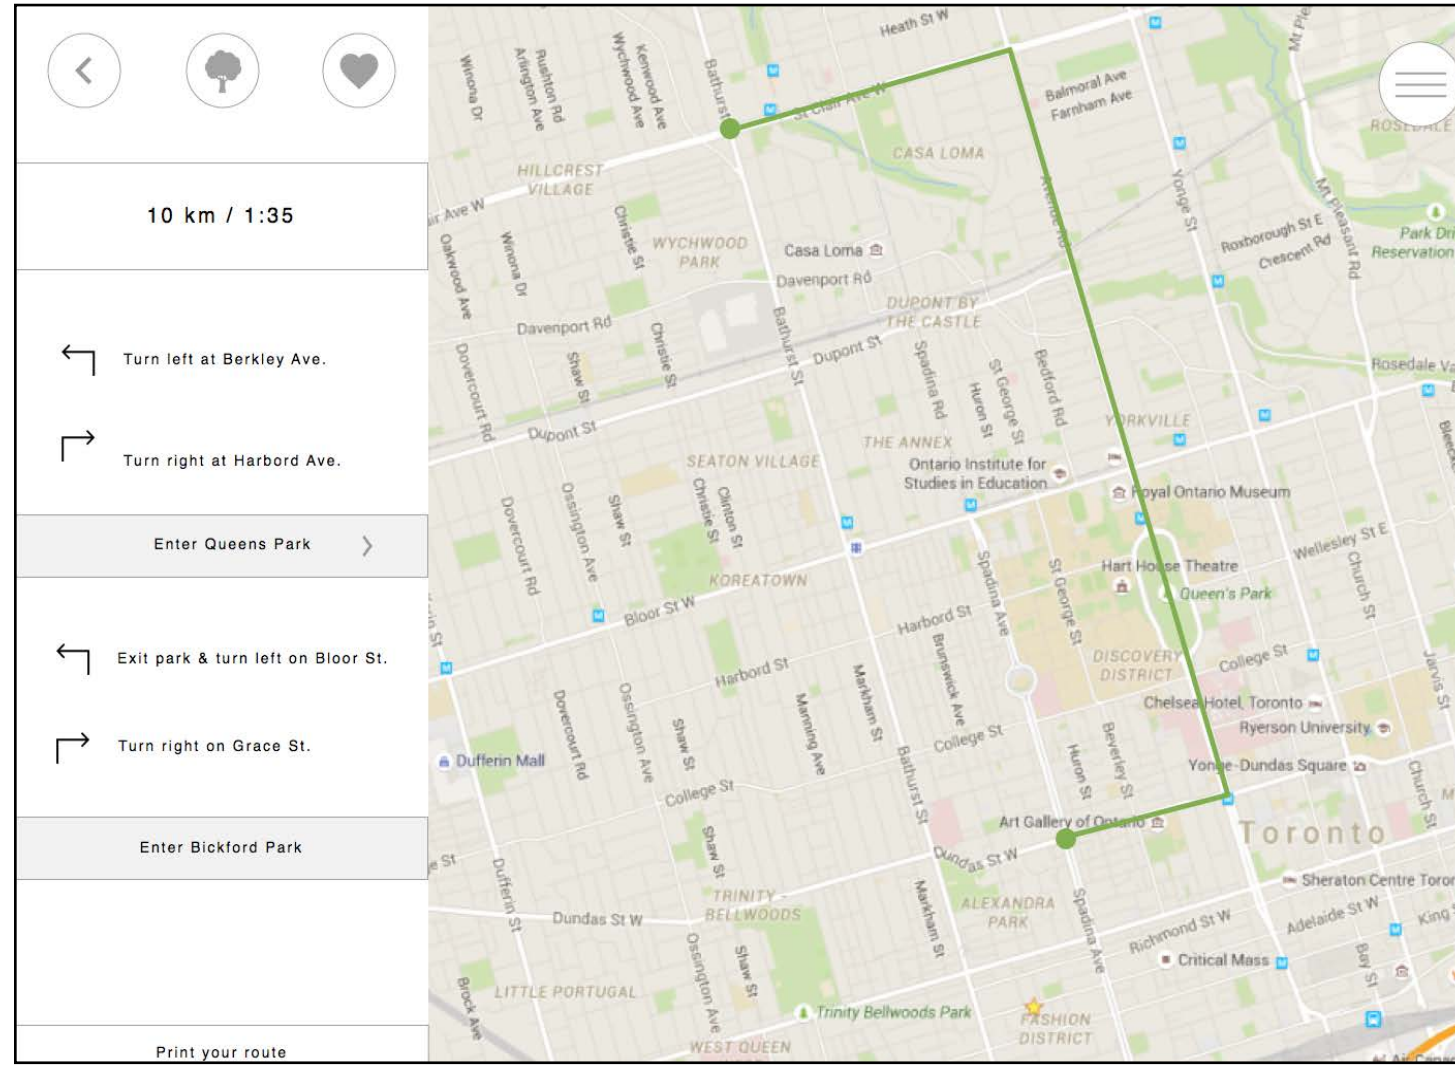

SITE MAP

USER FLOWS

ROUTE VIEW

MOBILE: IPHONE 5/5S

0.0 INTRODUCTION

1.0 ROUTE SETUP

2.0 ROUTE VIEW

3.0 MENU

4.0 ERRORS

INTRODUCTION

ROUTE SETUP FLOW

ROUTE SELECTION FLOW

MENU