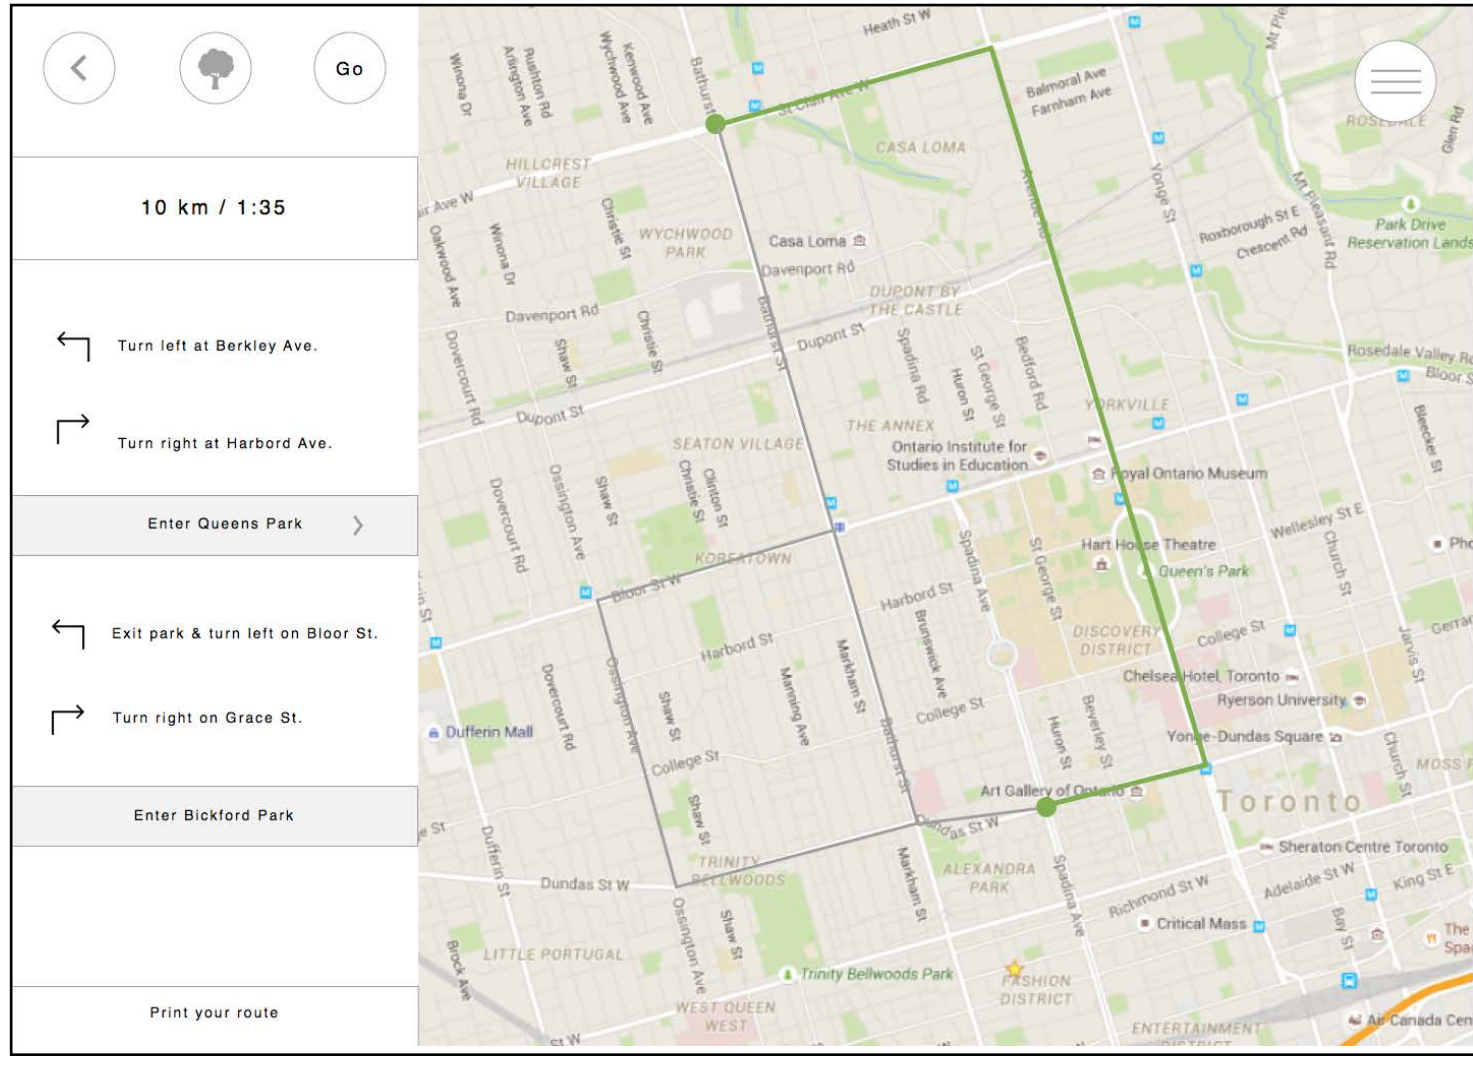

SITE MAP

USER FLOWS

ROUTE VIEW

MOBILE: IPHONE 5/5S

0.0 INTRODUCTION

1.0 ROUTE SETUP

2.0 ROUTE VIEW

3.0 MENU

4.0 ERRORS

INTRODUCTION

ROUTE SETUP FLOW

ROUTE SELECTION FLOW

MENU