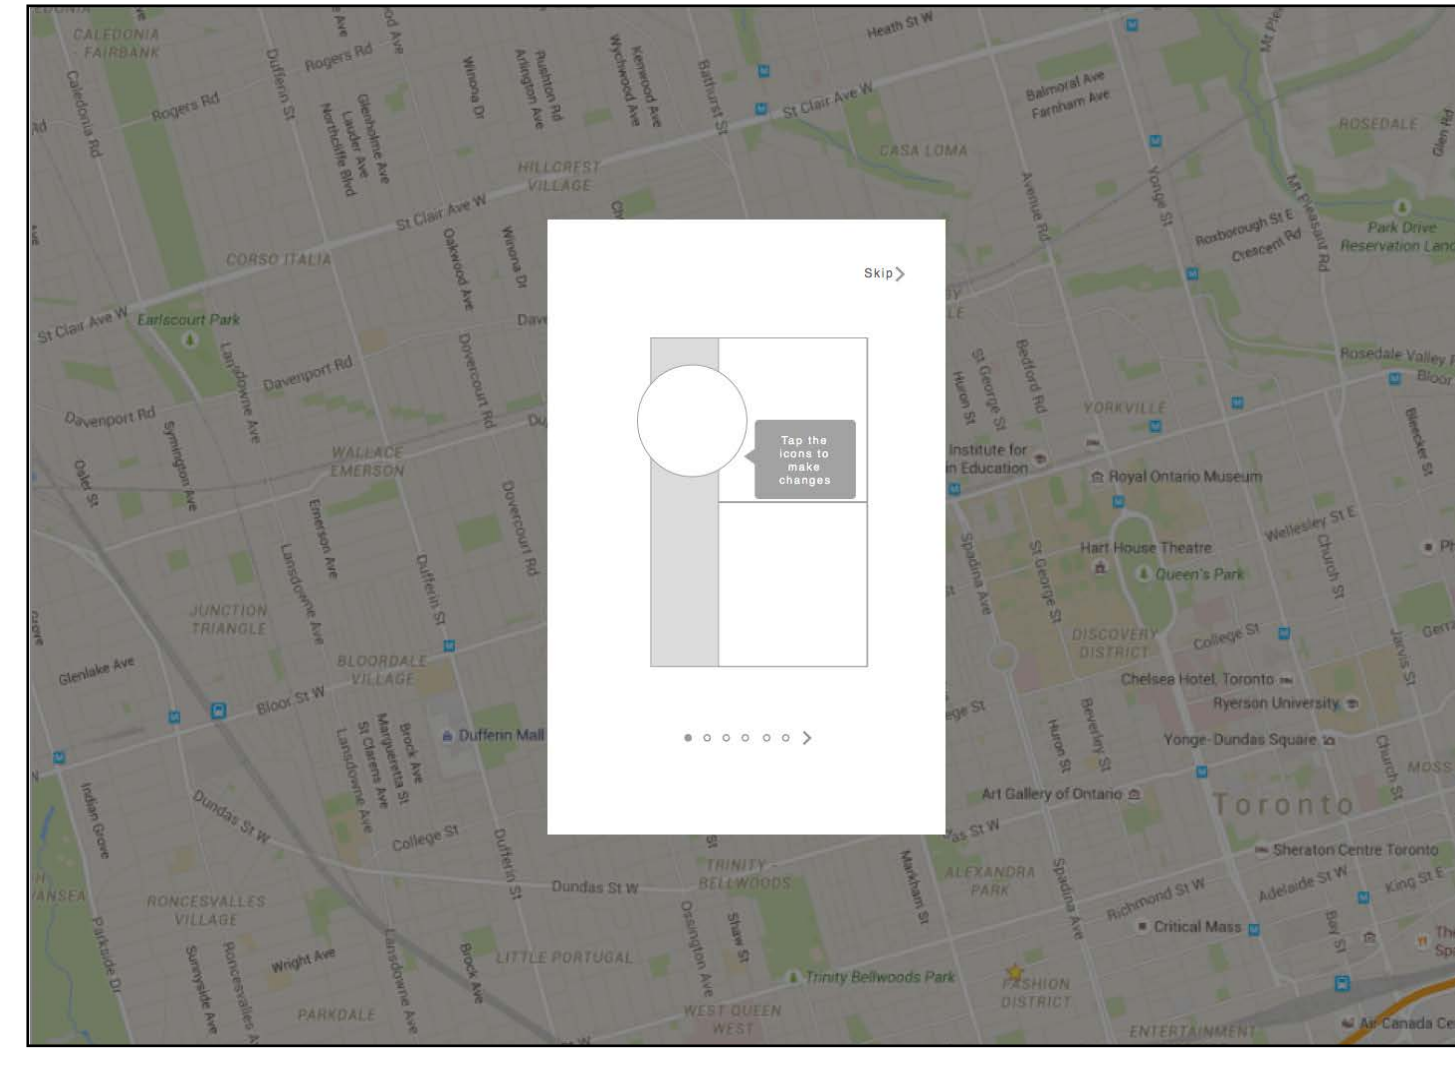

SITE MAP

USER FLOWS

ROUTE VIEW

MOBILE: IPHONE 5/5S

0.0 INTRODUCTION

1.0 ROUTE SETUP

2.0 ROUTE VIEW

3.0 MENU

4.0 ERRORS

INTRODUCTION

ROUTE SETUP FLOW

ROUTE SELECTION FLOW

MENU