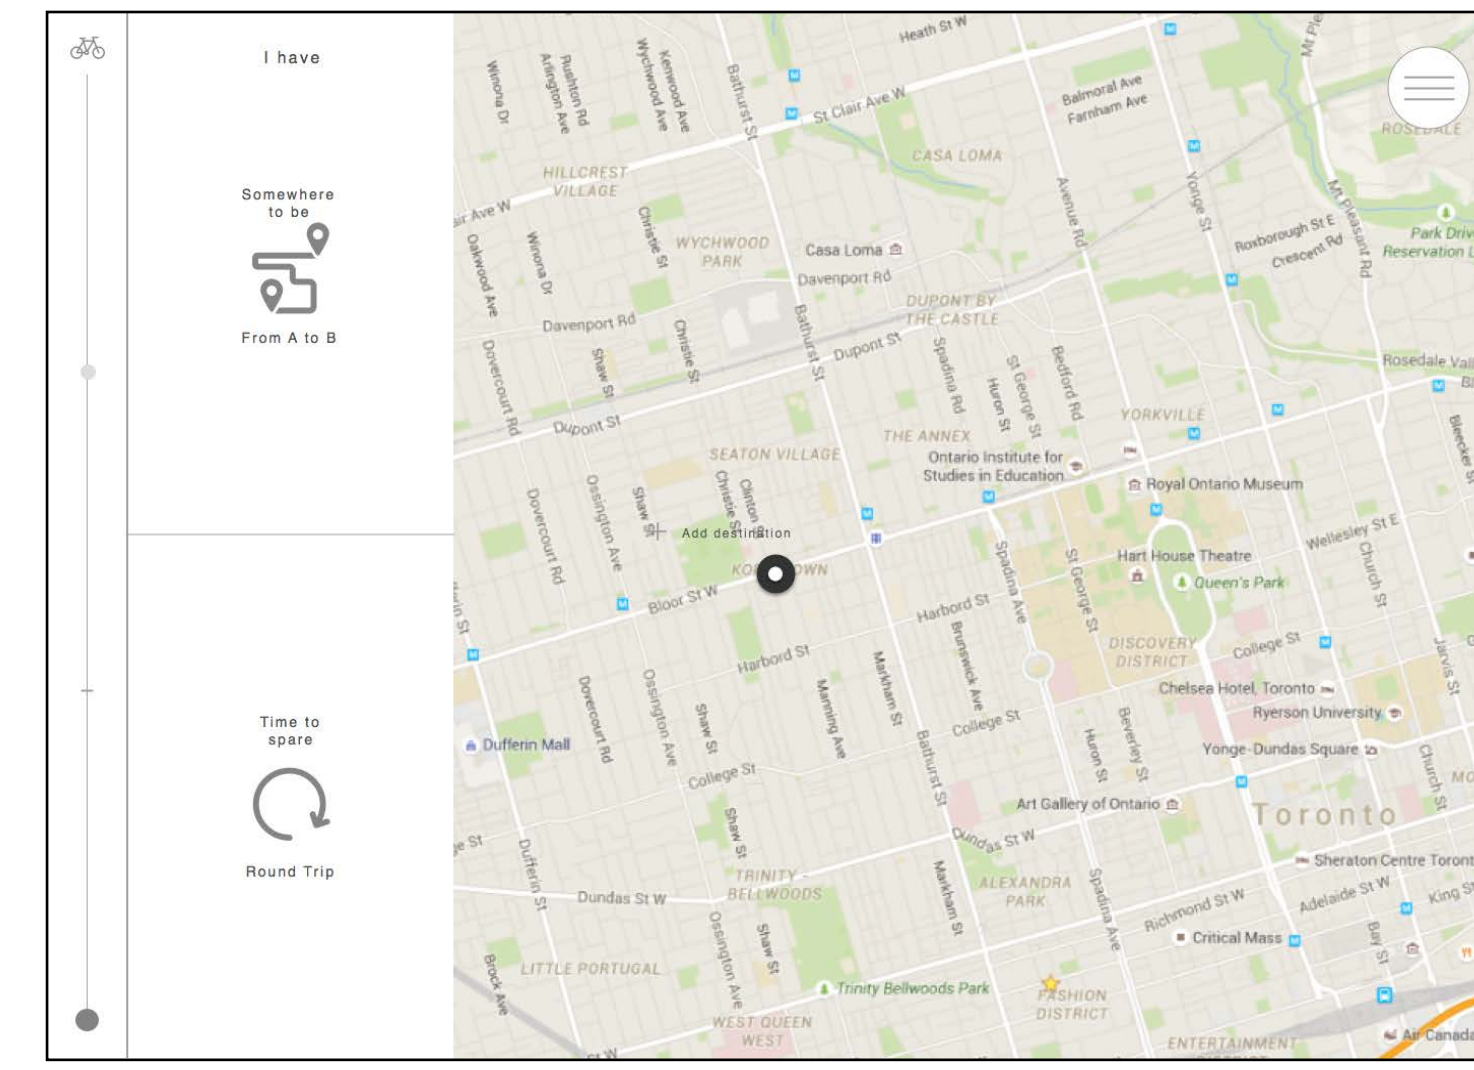

SITE MAP

USER FLOWS

ROUTE VIEW

MOBILE: IPHONE 5/5S

0.0 INTRODUCTION

1.0 ROUTE SETUP

2.0 ROUTE VIEW

3.0 MENU

4.0 ERRORS

INTRODUCTION

ROUTE SETUP FLOW

ROUTE SELECTION FLOW

MENU