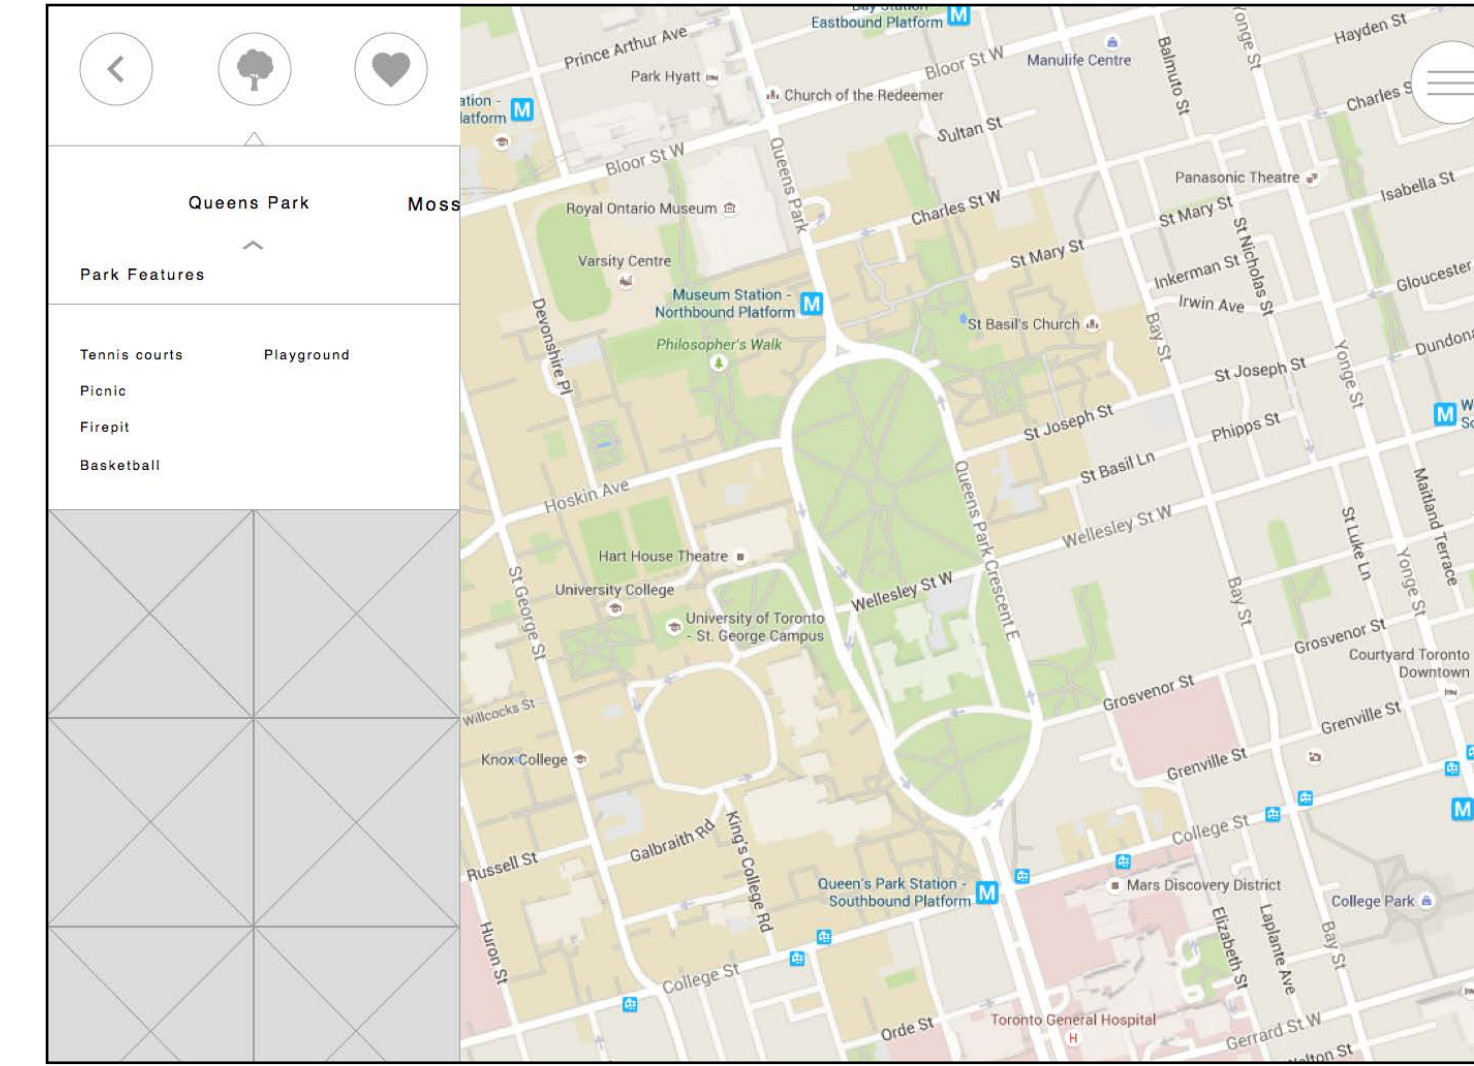

SITE MAP

USER FLOWS

ROUTE VIEW

MOBILE: IPHONE 5/5S

0.0 INTRODUCTION

1.0 ROUTE SETUP

2.0 ROUTE VIEW

3.0 MENU

4.0 ERRORS

INTRODUCTION

ROUTE SETUP FLOW

ROUTE SELECTION FLOW

MENU