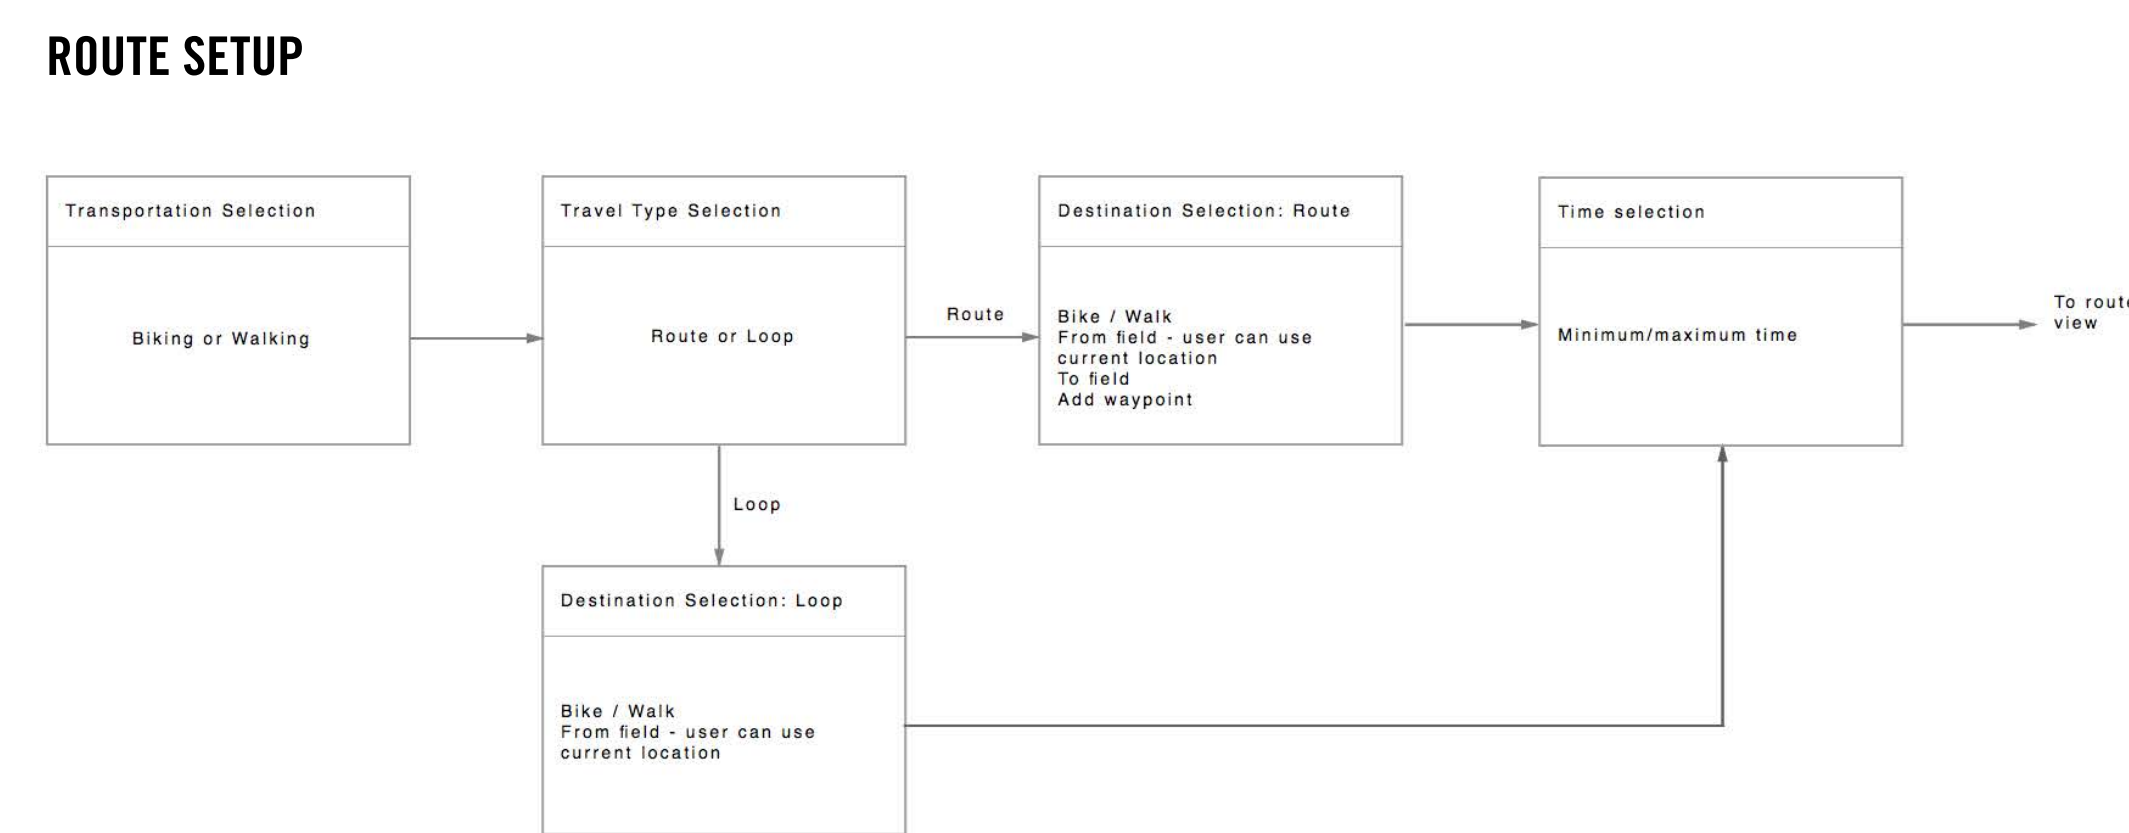

SITE MAP

USER FLOWS

ROUTE VIEW

MOBILE: IPHONE 5/5S

0.0 INTRODUCTION

1.0 ROUTE SETUP

2.0 ROUTE VIEW

3.0 MENU

4.0 ERRORS

INTRODUCTION

ROUTE SETUP FLOW

ROUTE SELECTION FLOW

MENU