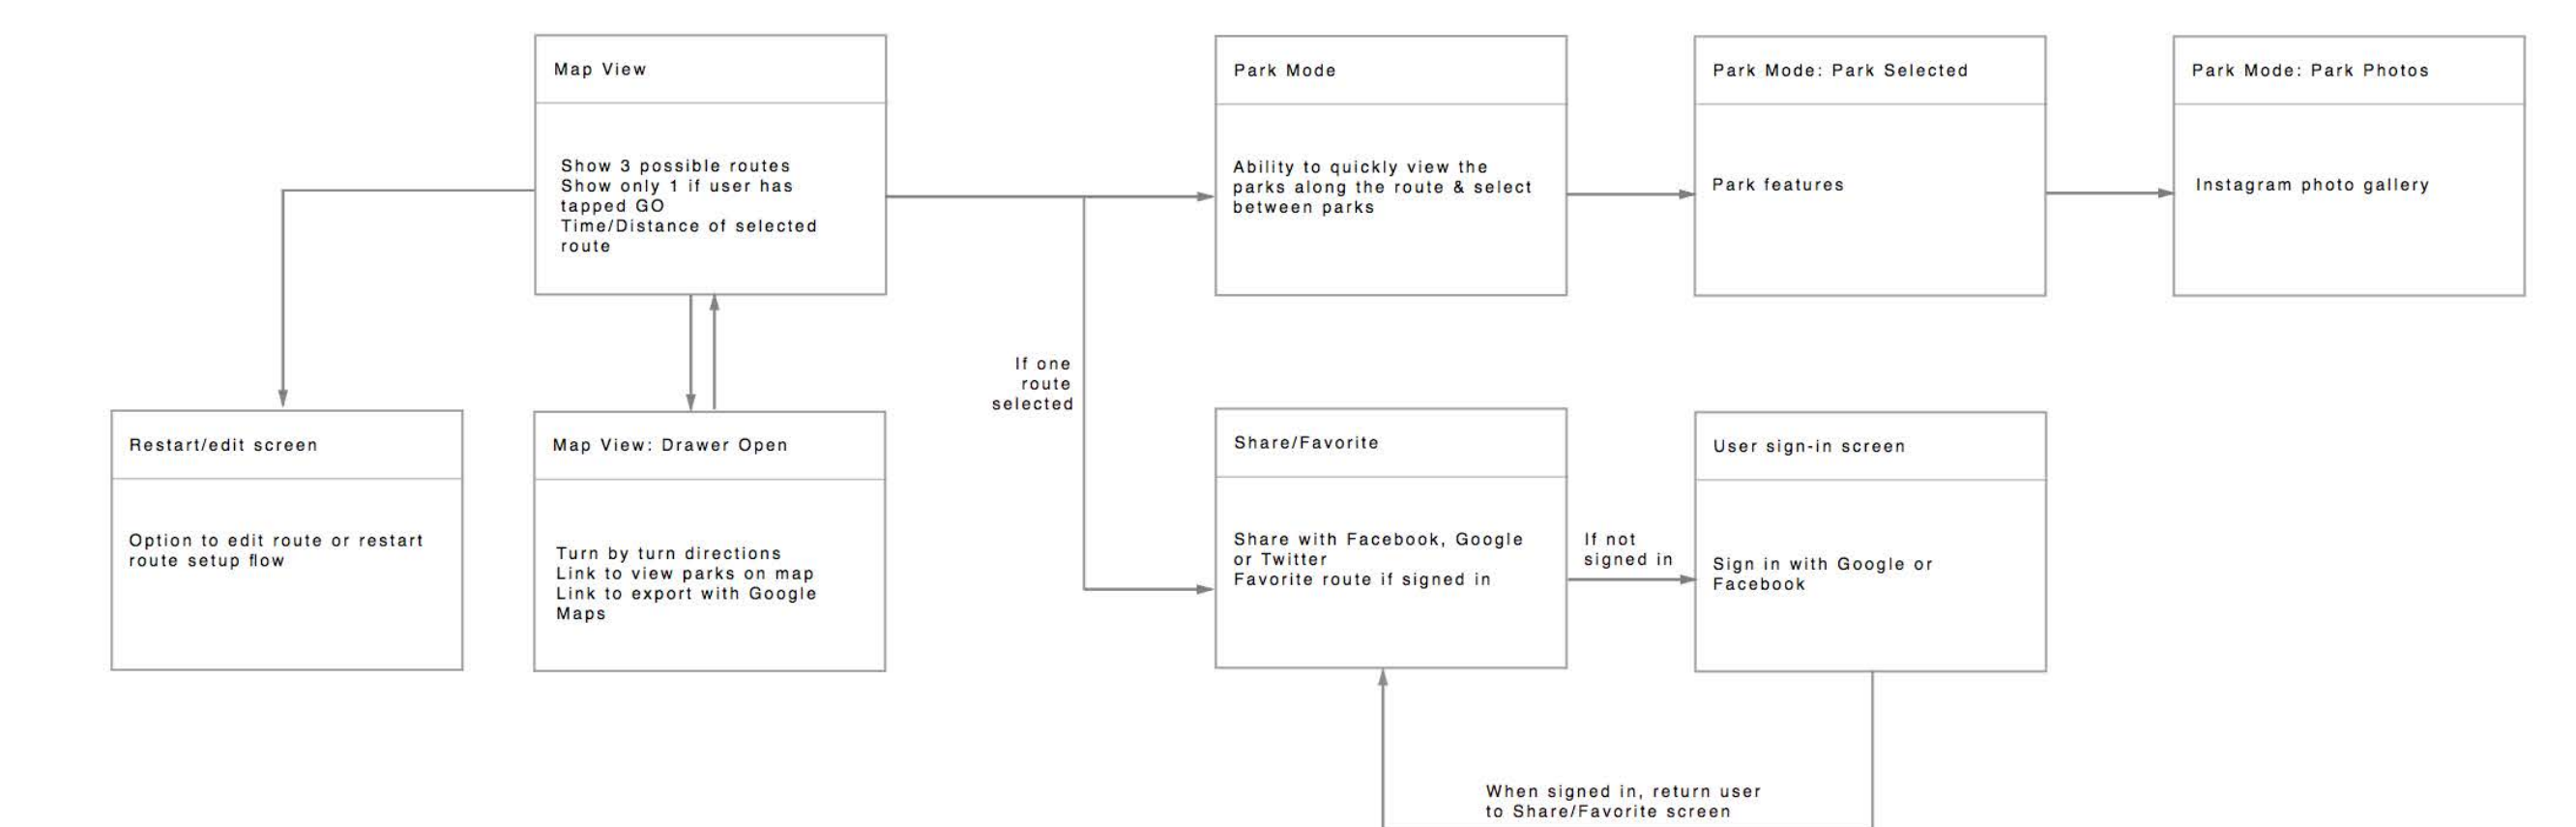

SITE MAP

USER FLOWS

ROUTE VIEW

MOBILE: IPHONE 5/5S

0.0 INTRODUCTION

1.0 ROUTE SETUP

2.0 ROUTE VIEW

3.0 MENU

4.0 ERRORS

INTRODUCTION

ROUTE SETUP FLOW

ROUTE SELECTION FLOW

MENU