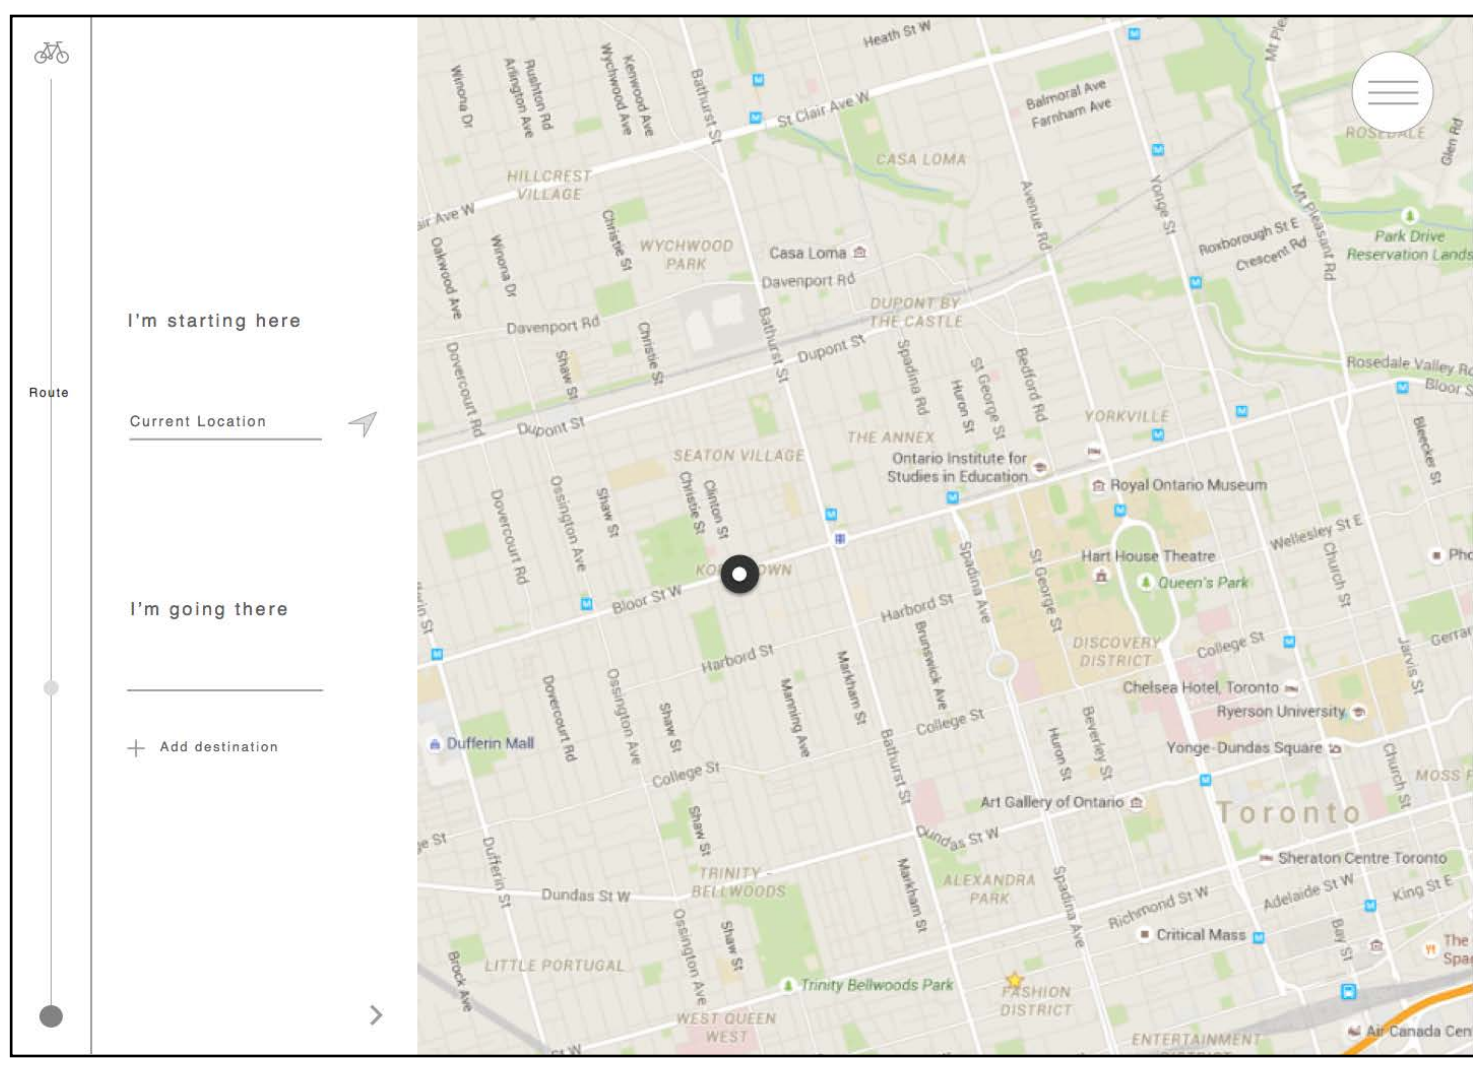

SITE MAP

USER FLOWS

ROUTE VIEW

MOBILE: IPHONE 5/5S

0.0 INTRODUCTION

1.0 ROUTE SETUP

2.0 ROUTE VIEW

3.0 MENU

4.0 ERRORS

INTRODUCTION

ROUTE SETUP FLOW

ROUTE SELECTION FLOW

MENU