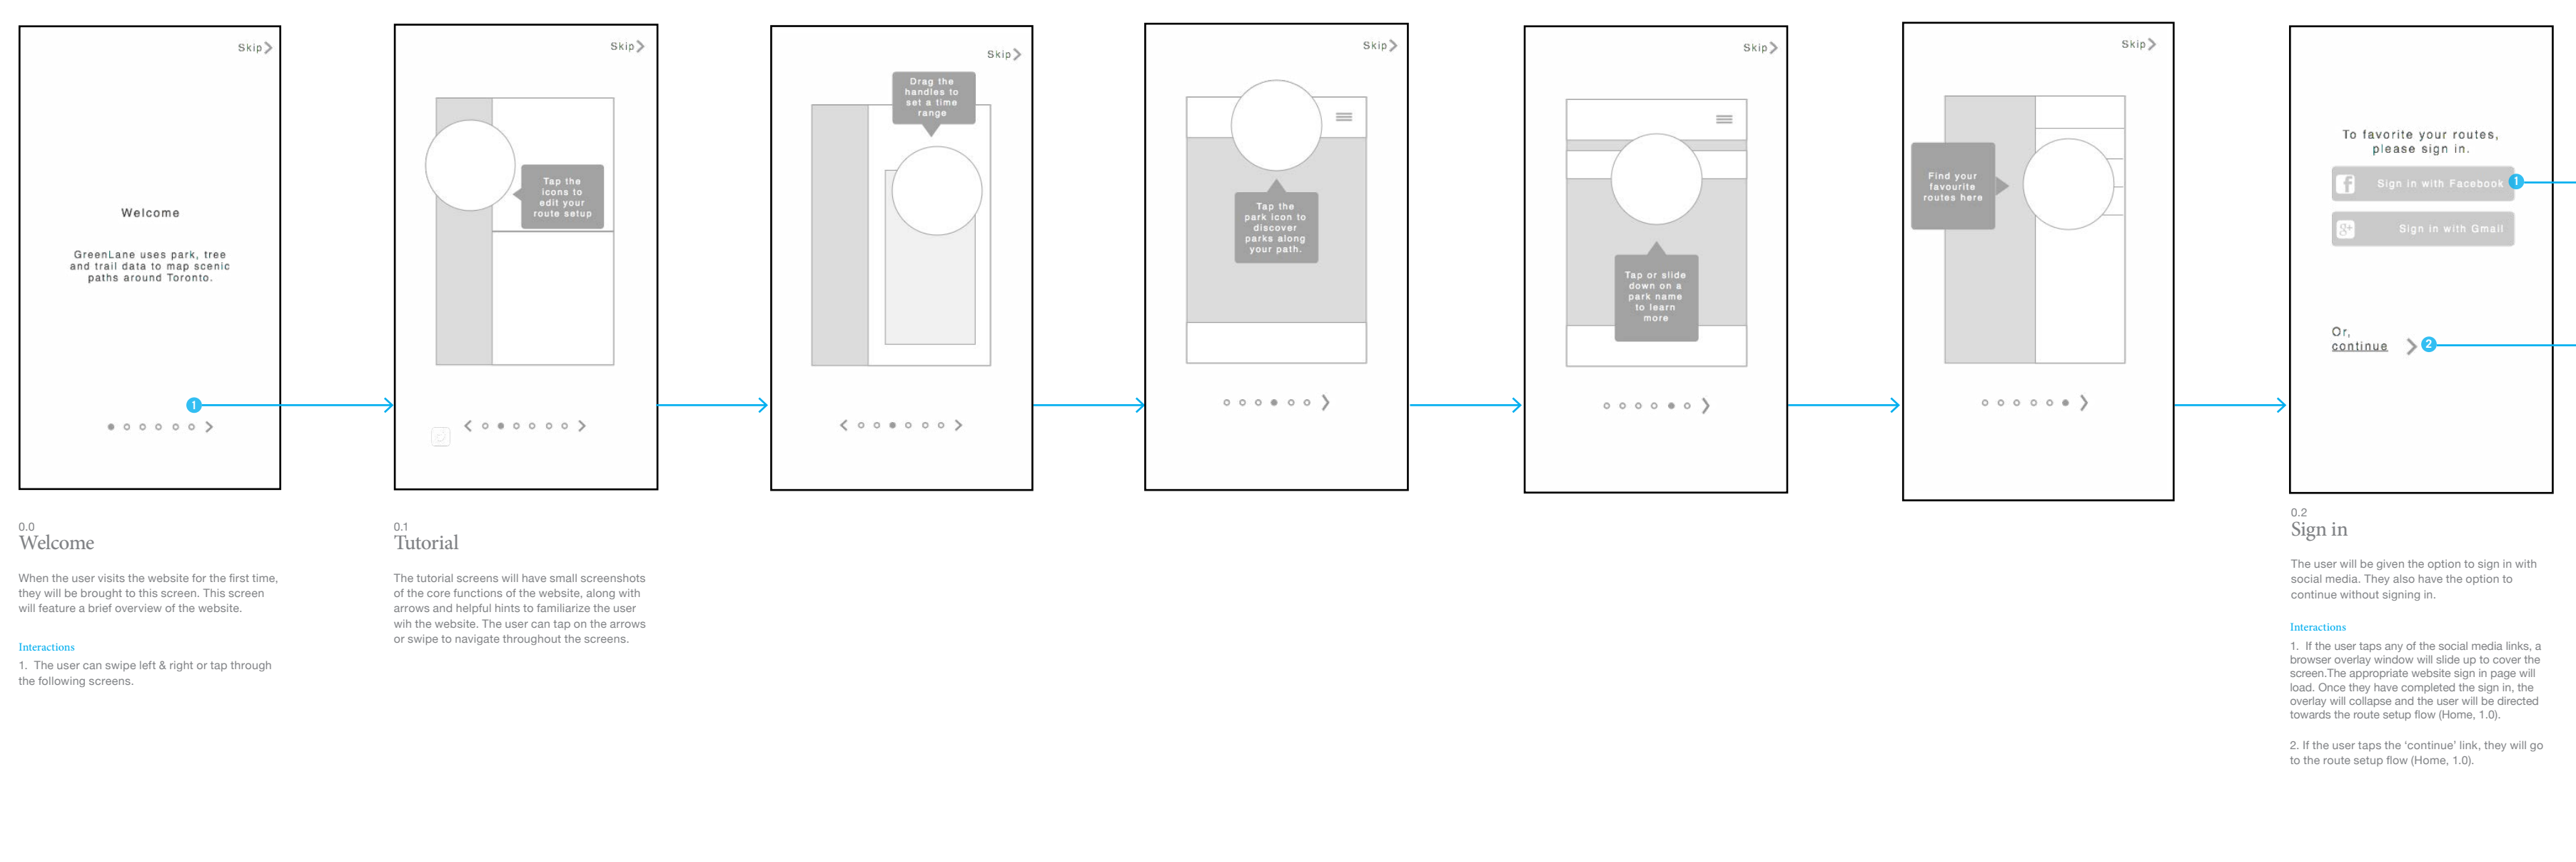

SITE MAP

USER FLOWS

ROUTE VIEW

MOBILE: IPHONE 5/5S

0.0 INTRODUCTION

1.0 ROUTE SETUP

2.0 ROUTE VIEW

3.0 MENU

4.0 ERRORS

INTRODUCTION

ROUTE SETUP FLOW

ROUTE SELECTION FLOW

MENU