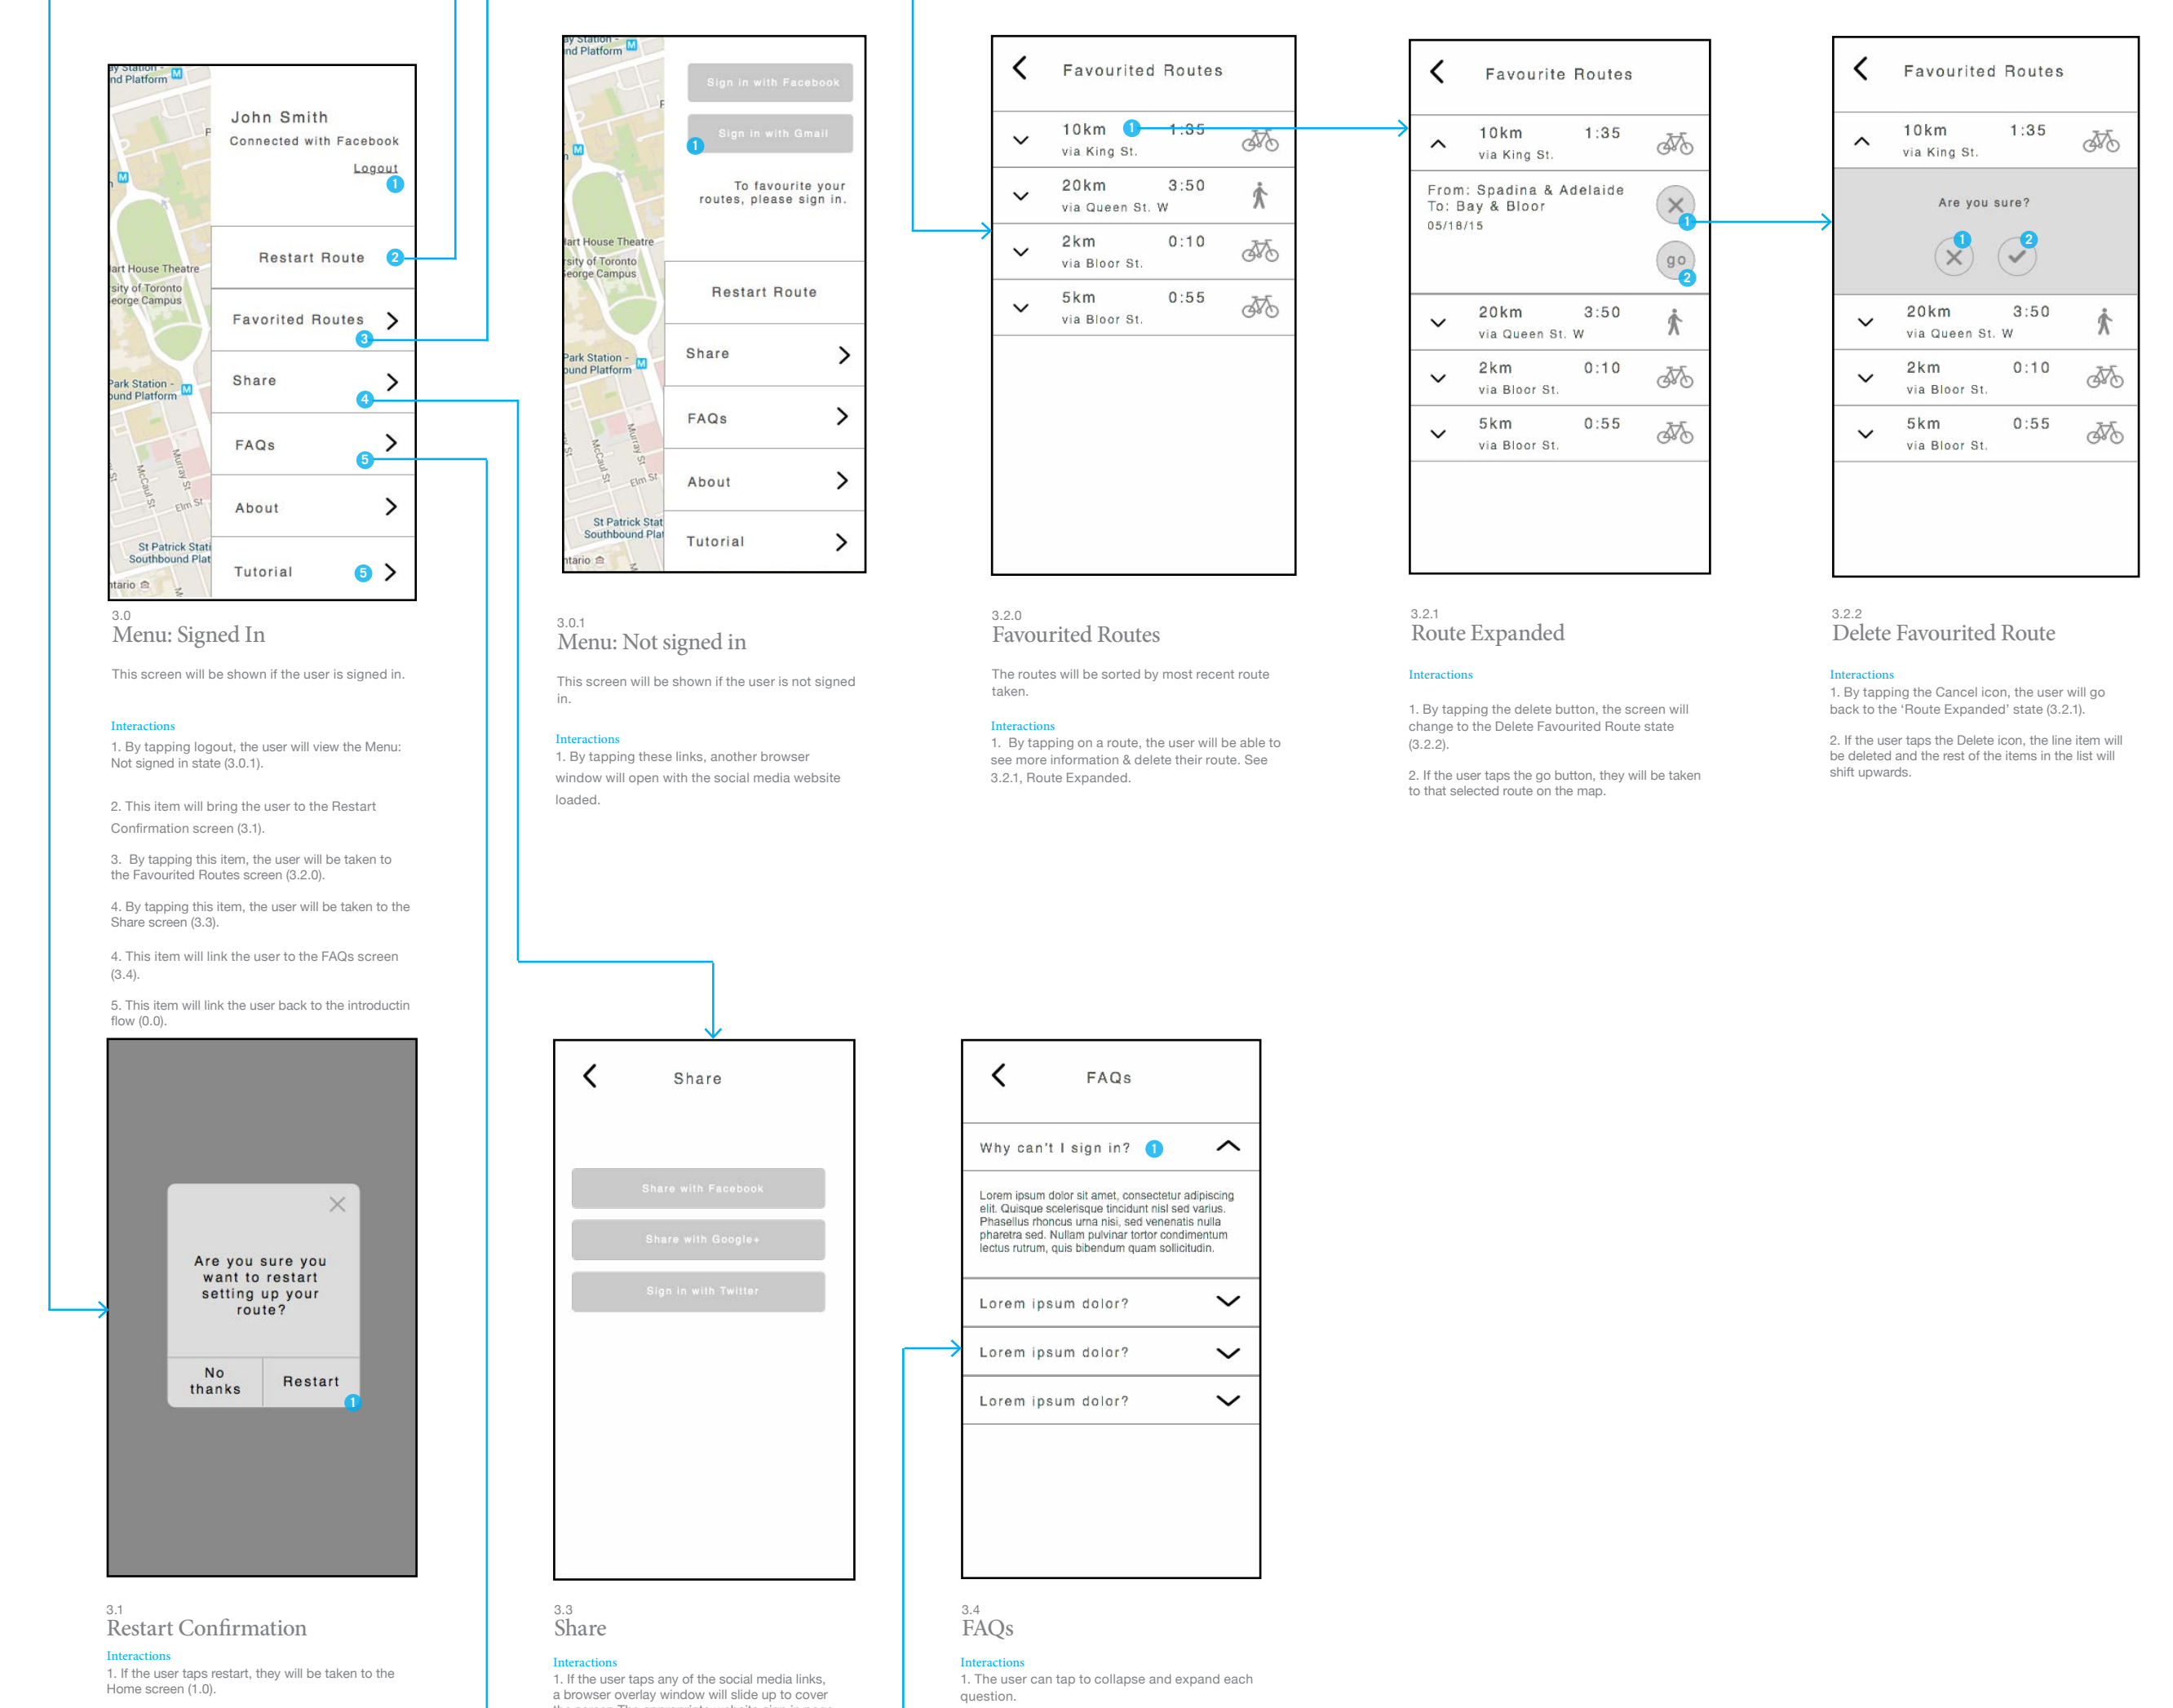

SITE MAP

USER FLOWS

ROUTE VIEW

MOBILE: IPHONE 5/5S

0.0 INTRODUCTION

1.0 ROUTE SETUP

2.0 ROUTE VIEW

3.0 MENU

4.0 ERRORS

INTRODUCTION

ROUTE SETUP FLOW

ROUTE SELECTION FLOW

MENU