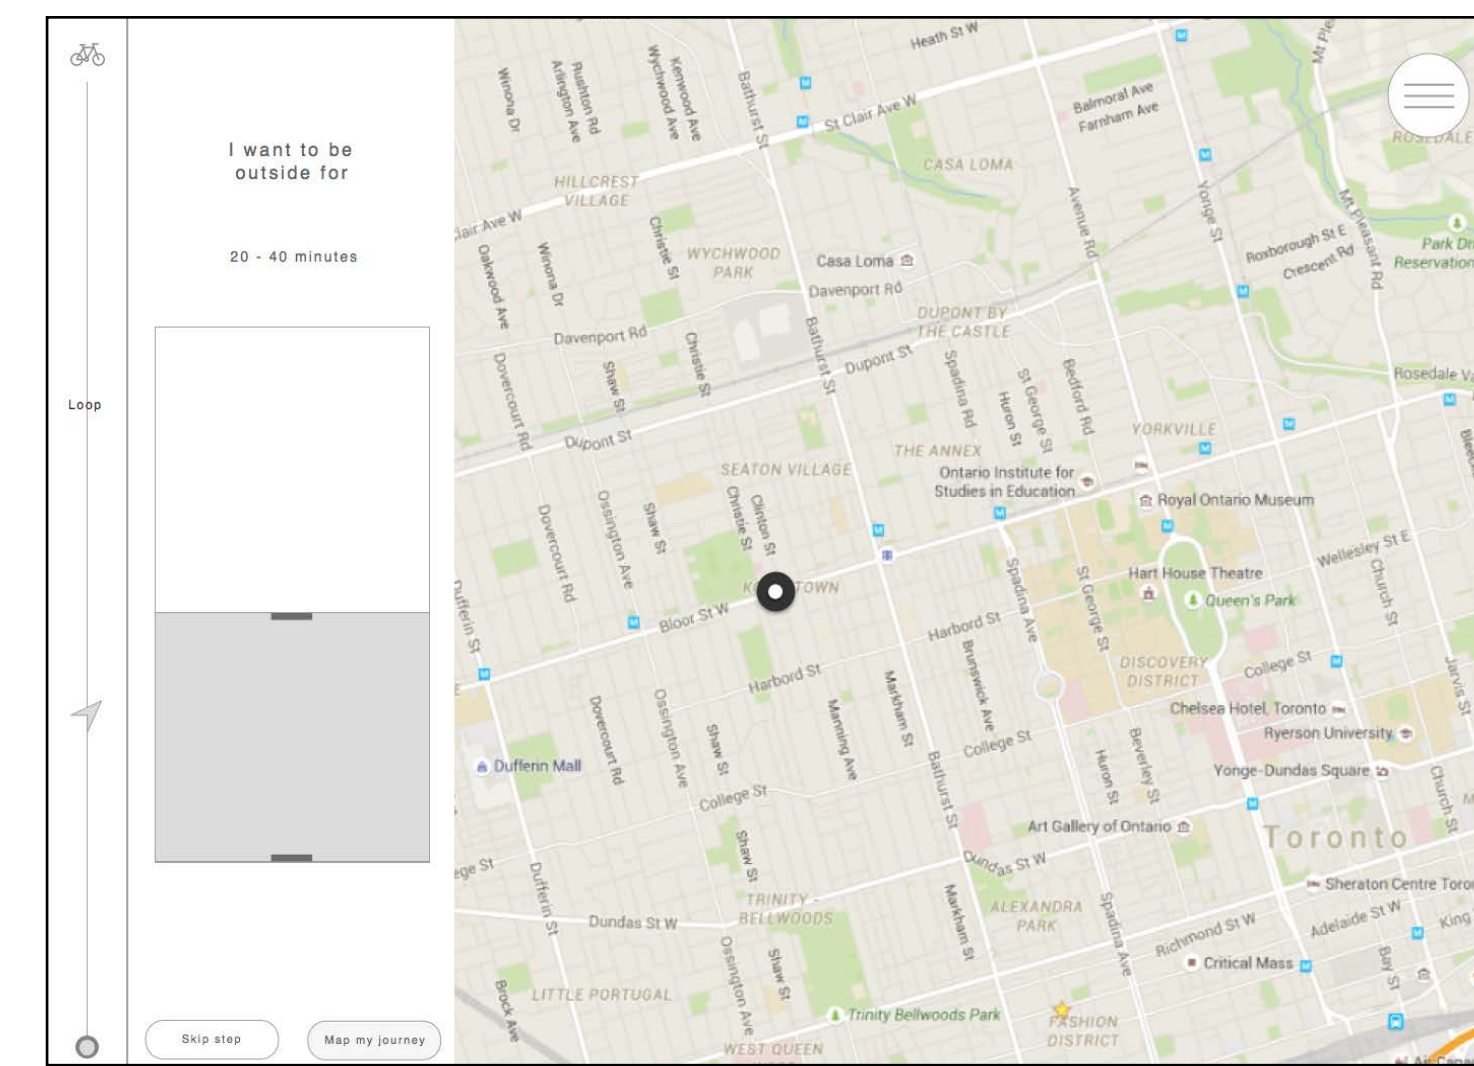

SITE MAP

USER FLOWS

ROUTE VIEW

MOBILE: IPHONE 5/5S

0.0 INTRODUCTION

1.0 ROUTE SETUP

2.0 ROUTE VIEW

3.0 MENU

4.0 ERRORS

INTRODUCTION

ROUTE SETUP FLOW

ROUTE SELECTION FLOW

MENU