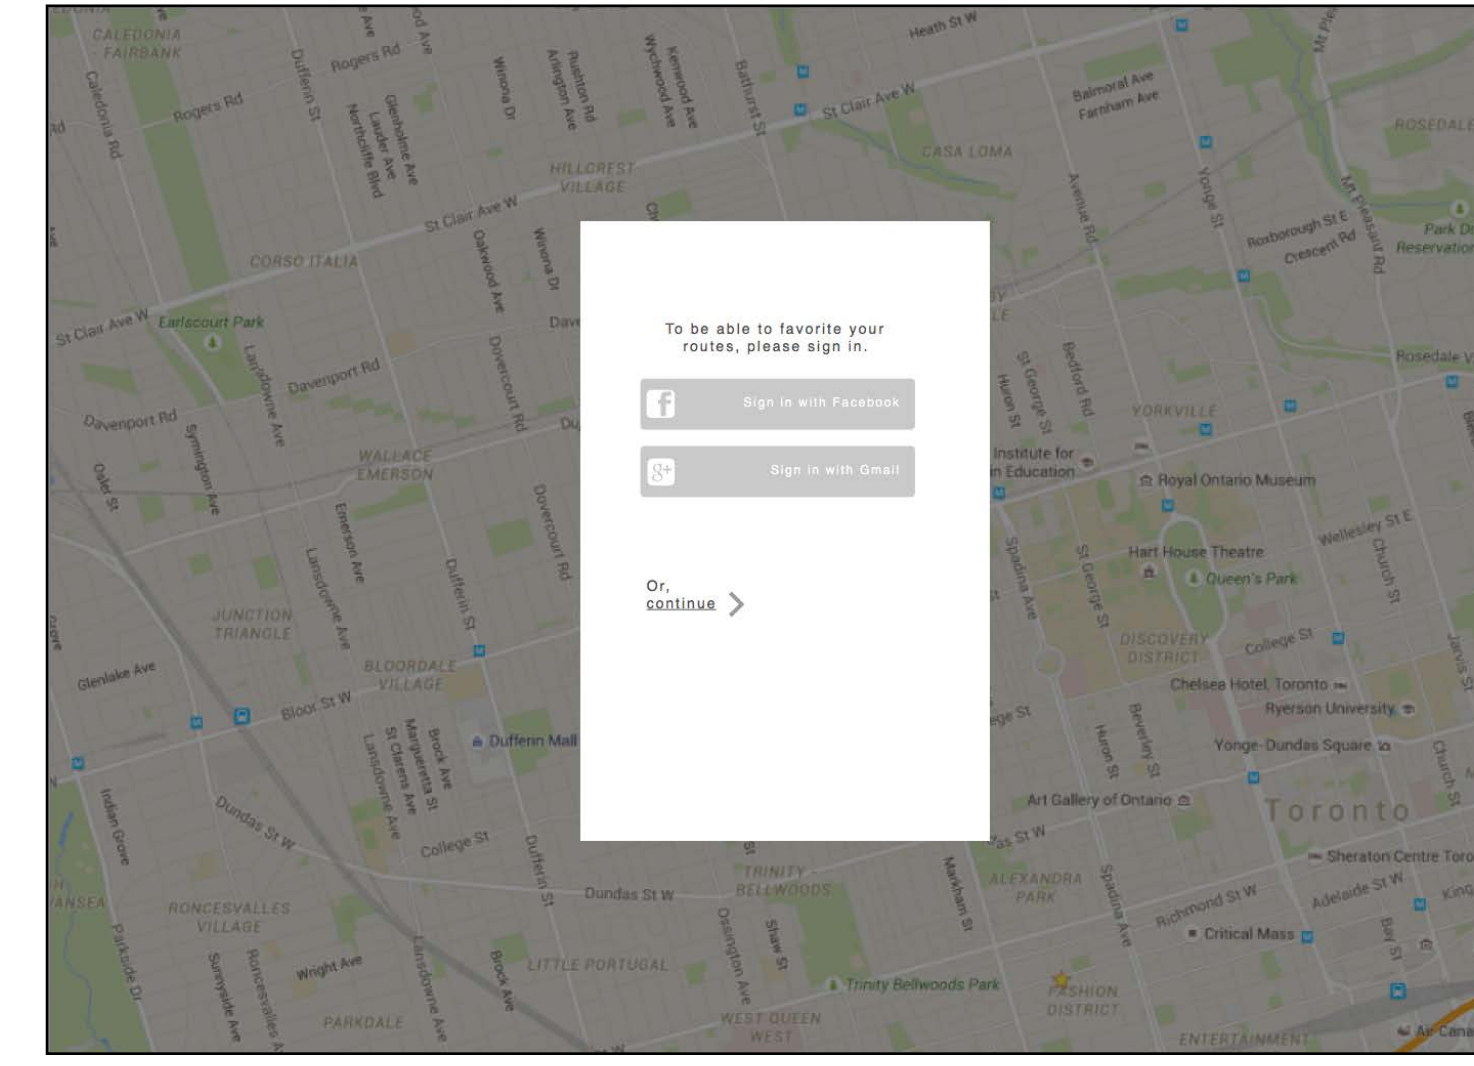

SITE MAP

USER FLOWS

ROUTE VIEW

MOBILE: IPHONE 5/5S

0.0 INTRODUCTION

1.0 ROUTE SETUP

2.0 ROUTE VIEW

3.0 MENU

4.0 ERRORS

INTRODUCTION

ROUTE SETUP FLOW

ROUTE SELECTION FLOW

MENU