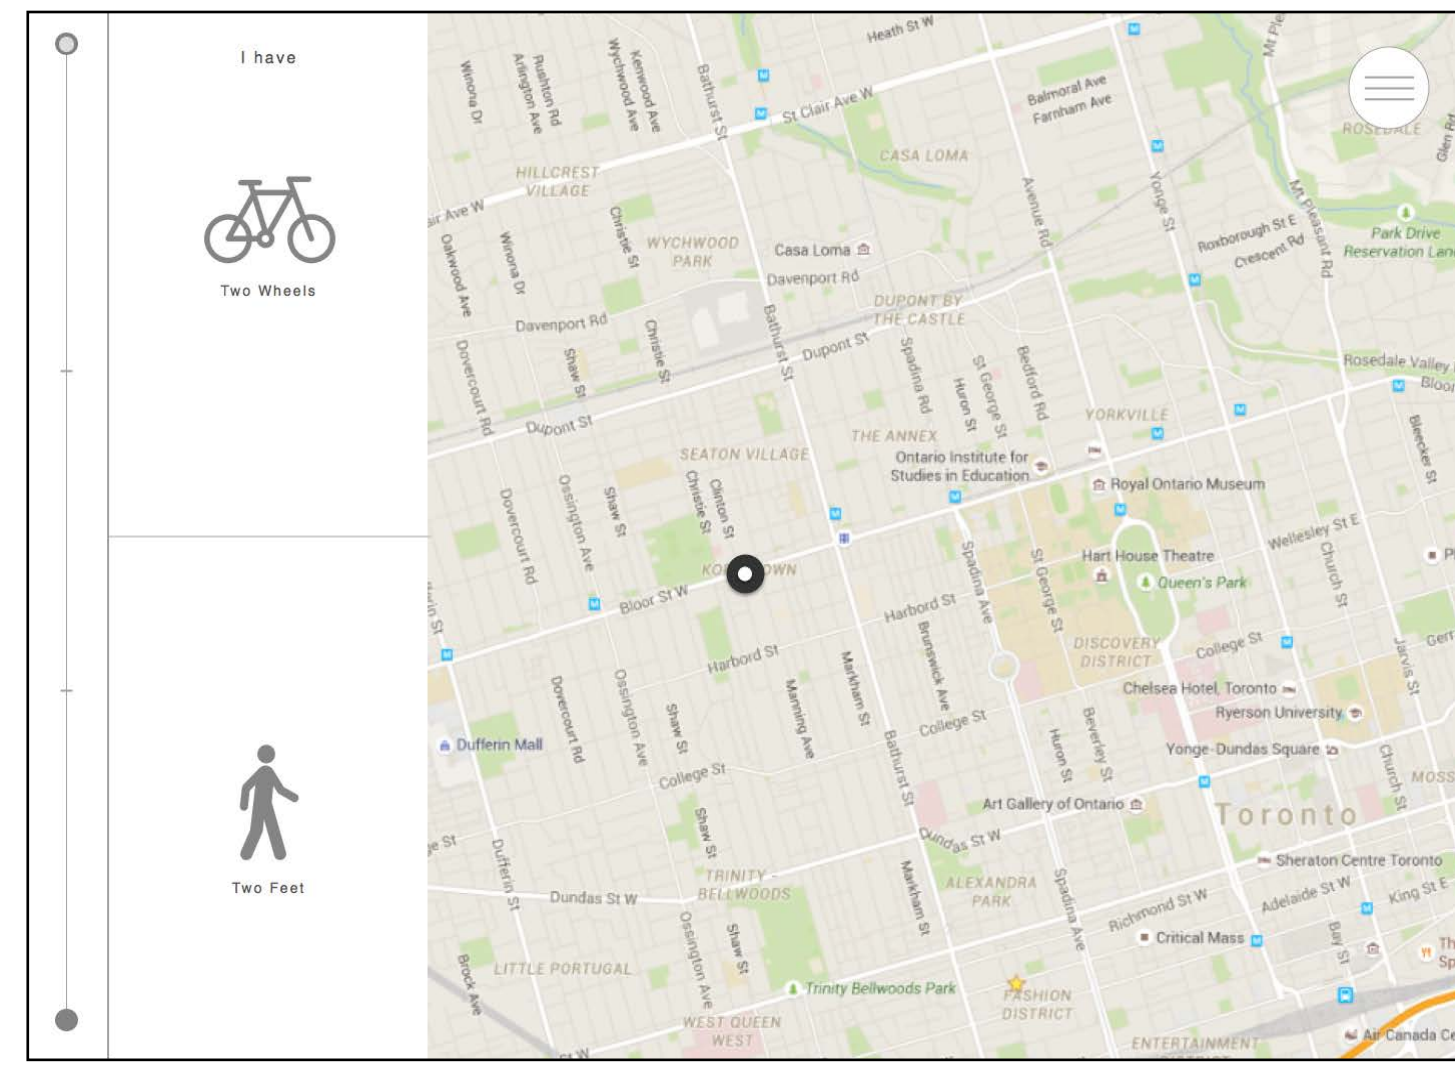

SITE MAP

USER FLOWS

ROUTE VIEW

MOBILE: IPHONE 5/5S

0.0 INTRODUCTION

1.0 ROUTE SETUP

2.0 ROUTE VIEW

3.0 MENU

4.0 ERRORS

INTRODUCTION

ROUTE SETUP FLOW

ROUTE SELECTION FLOW

MENU