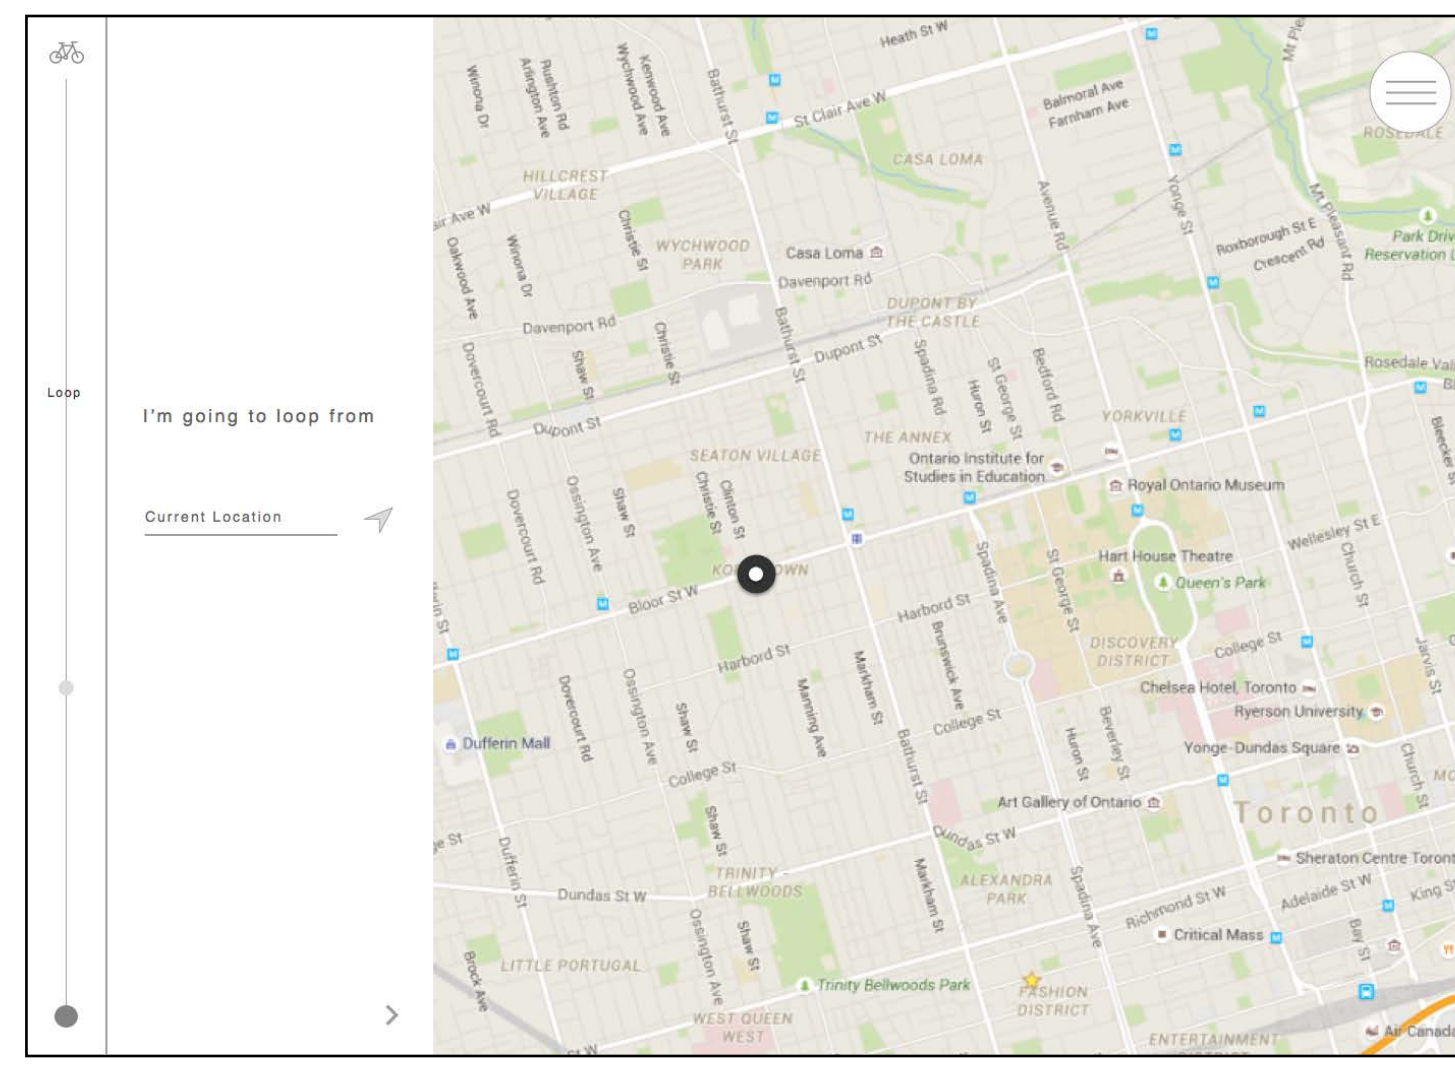

SITE MAP

USER FLOWS

ROUTE VIEW

MOBILE: IPHONE 5/5S

0.0 INTRODUCTION

1.0 ROUTE SETUP

2.0 ROUTE VIEW

3.0 MENU

4.0 ERRORS

INTRODUCTION

ROUTE SETUP FLOW

ROUTE SELECTION FLOW

MENU