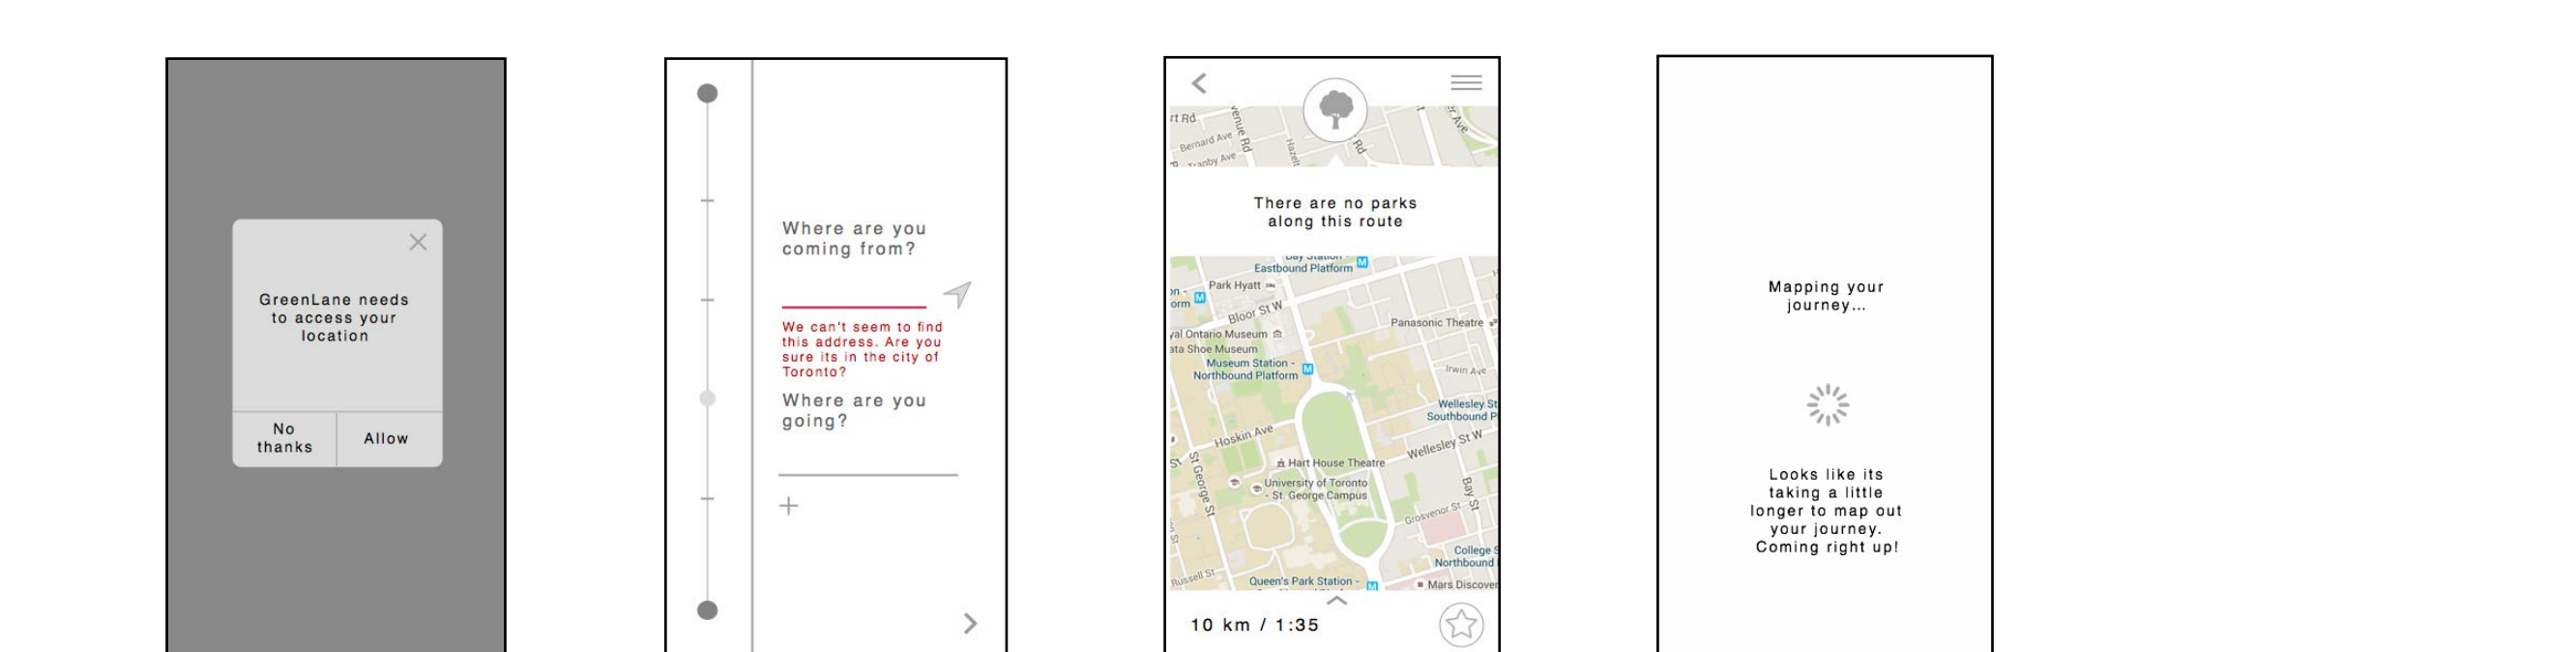

SITE MAP

USER FLOWS

ROUTE VIEW

MOBILE: IPHONE 5/5S

0.0 INTRODUCTION

1.0 ROUTE SETUP

2.0 ROUTE VIEW

3.0 MENU

4.0 ERRORS

INTRODUCTION

ROUTE SETUP FLOW

ROUTE SELECTION FLOW

MENU