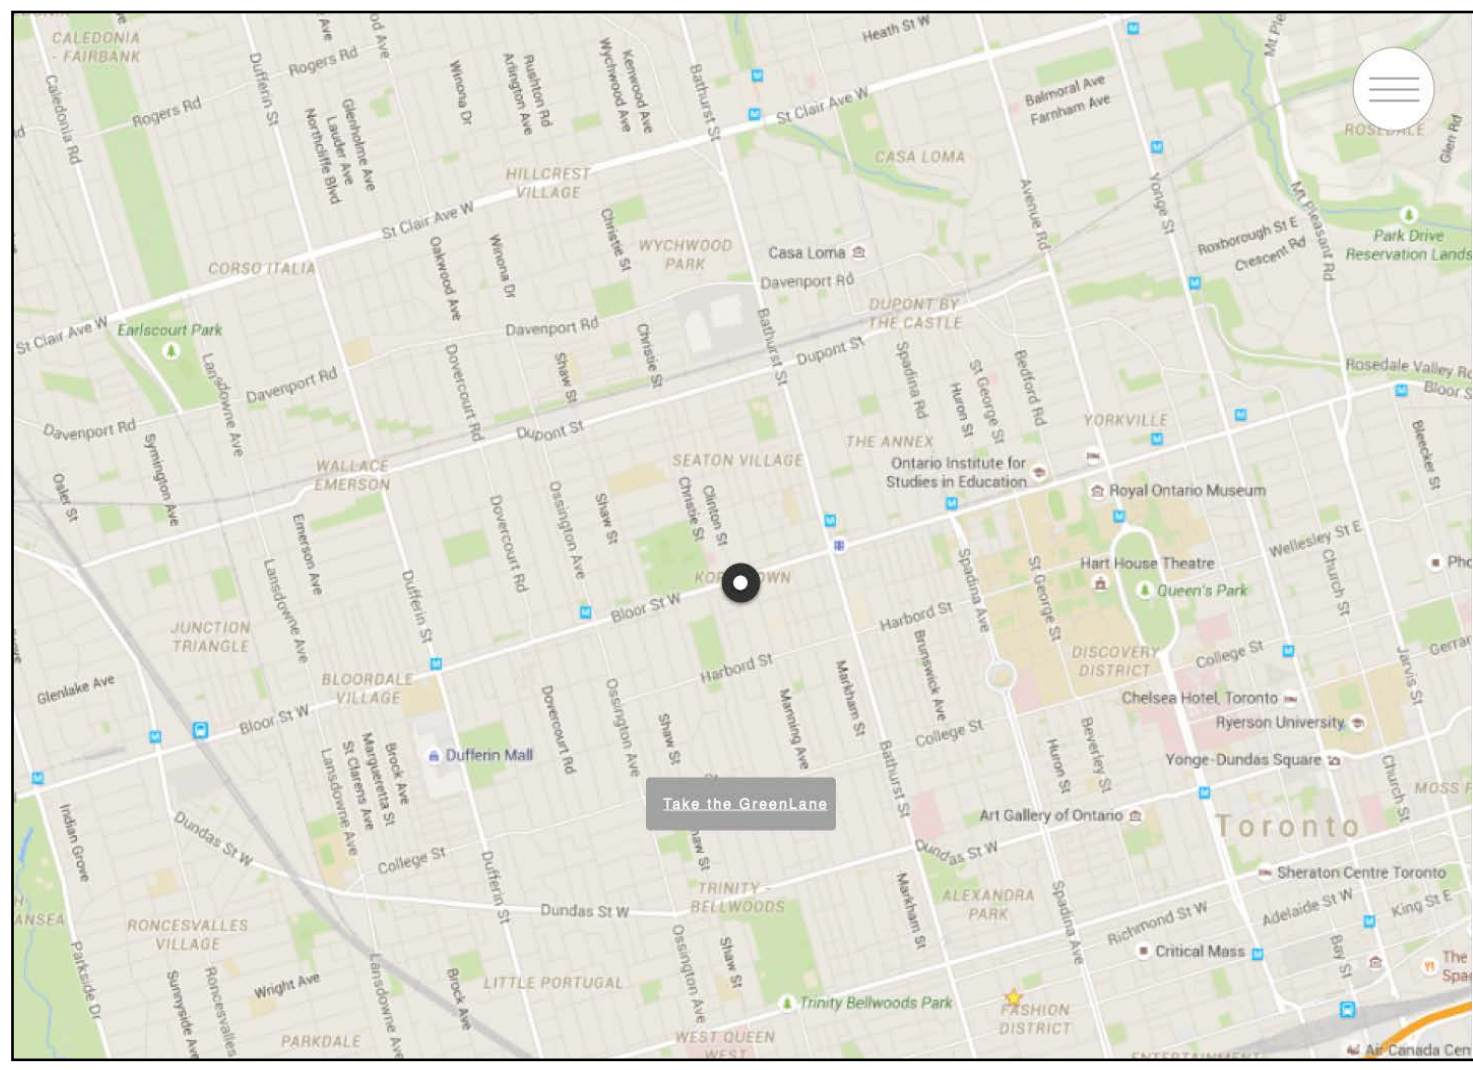

SITE MAP

USER FLOWS

ROUTE VIEW

MOBILE: IPHONE 5/5S

0.0 INTRODUCTION

1.0 ROUTE SETUP

2.0 ROUTE VIEW

3.0 MENU

4.0 ERRORS

INTRODUCTION

ROUTE SETUP FLOW

ROUTE SELECTION FLOW

MENU