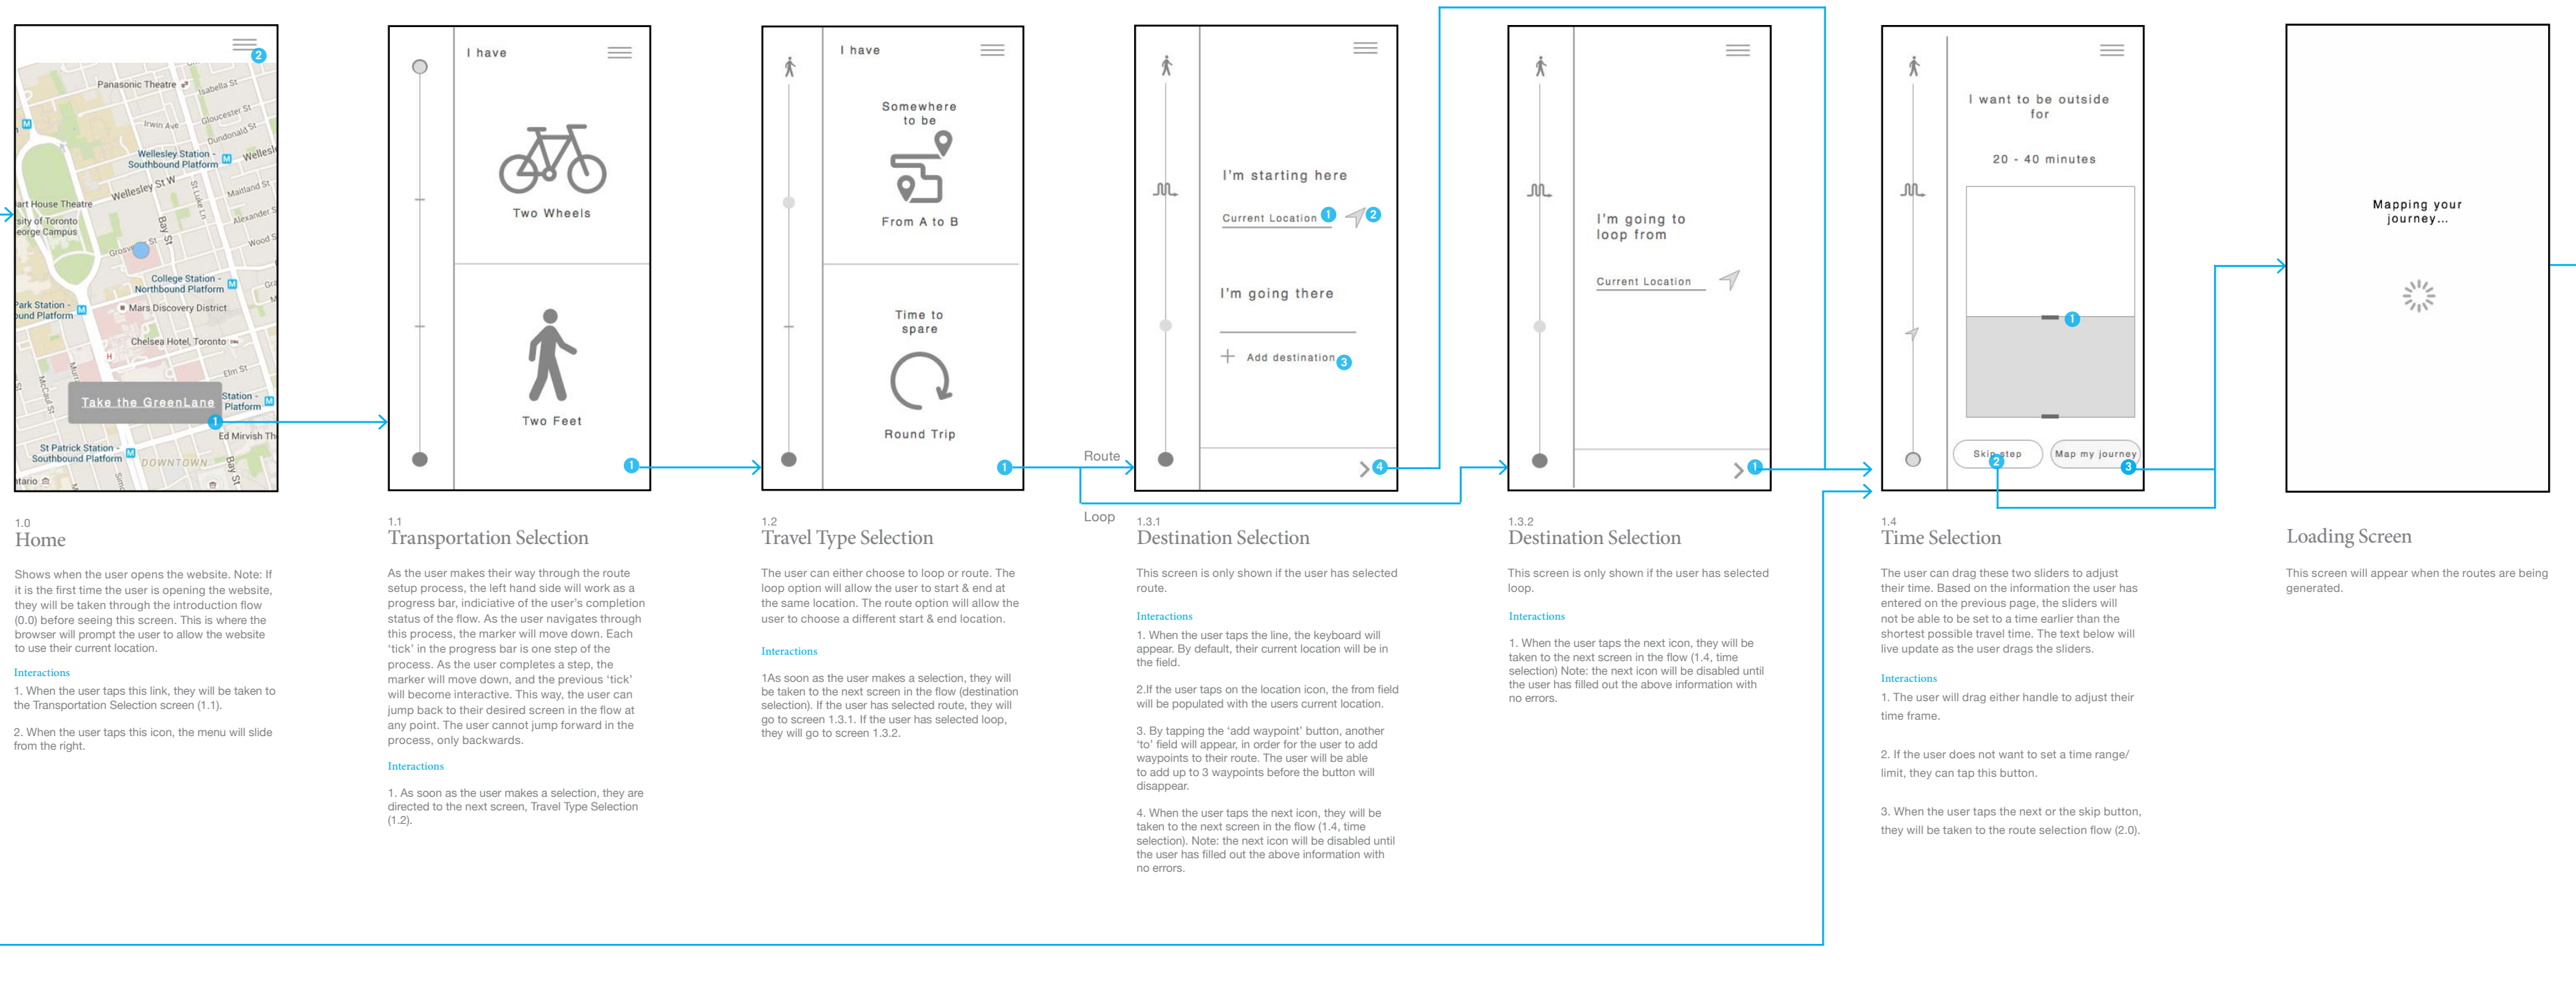

SITE MAP

USER FLOWS

ROUTE VIEW

MOBILE: IPHONE 5/5S

0.0 INTRODUCTION

1.0 ROUTE SETUP

2.0 ROUTE VIEW

3.0 MENU

4.0 ERRORS

INTRODUCTION

ROUTE SETUP FLOW

ROUTE SELECTION FLOW

MENU